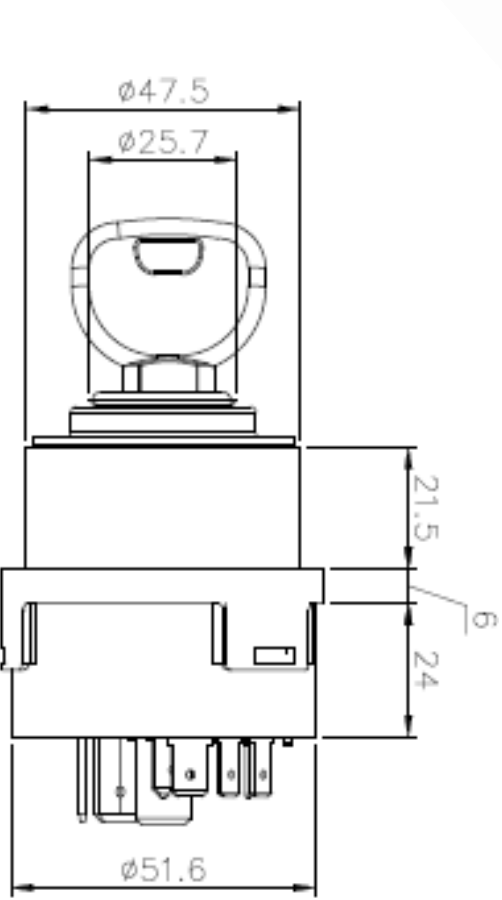

**Merit Malta Part No. MT10-330282**  
**Single Key Code, Start repeating lock, Key 14603**  
**Key in 'P' and 'O' removable**  
**Amperage rating at 12V, 8A Part Lamp, 35A Ignition, 70A Pre-Heat, 70A Start**

terminal	max. 12V	max. 24V
30---58	8A	4A
30---15/54	35A	17, 5A
30---19	70A	30A
30---17	70A	30A
30---50a	70A	40A
	18A	5A