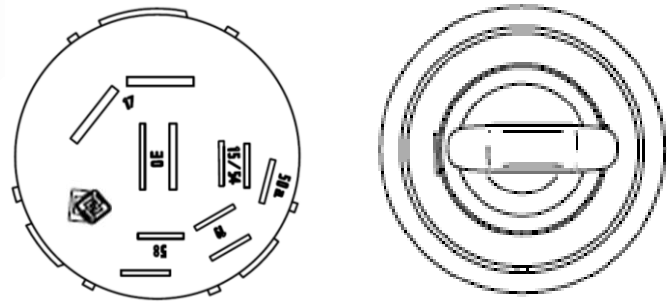

**Merit Malta Part No. MT10-330282**  
**Single Key Code, Start repeating lock, Key 14603**  
**Key in 'P' and 'O' removable**  
**Amperage rating at 12V, 8A Part Lamp, 35A Ignition, 70A Pre-Heat, 70A Start**

terminal	max. 12V	max. 24V
30---58	8A	4A
30---15/54	35A	17, 5A
30---19	70A	30A
30---17	70A	30A
30---50a	70A	40A
	18A	5A