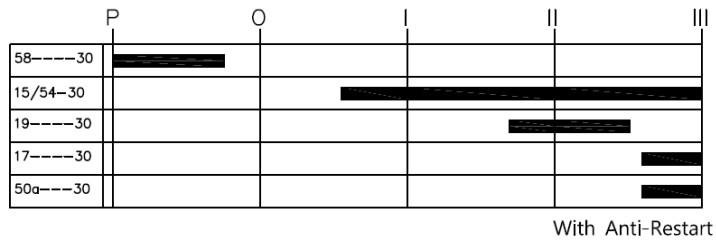

**Merit Malta Part No. MT10-330282**  
**Single Key Code, Start repeating lock, Key 14603**  
**Key in 'P' and 'O' removable**  
**Amperage rating at 12V, 8A Part Lamp, 35A Ignition, 70A Pre-Heat, 70A Start**